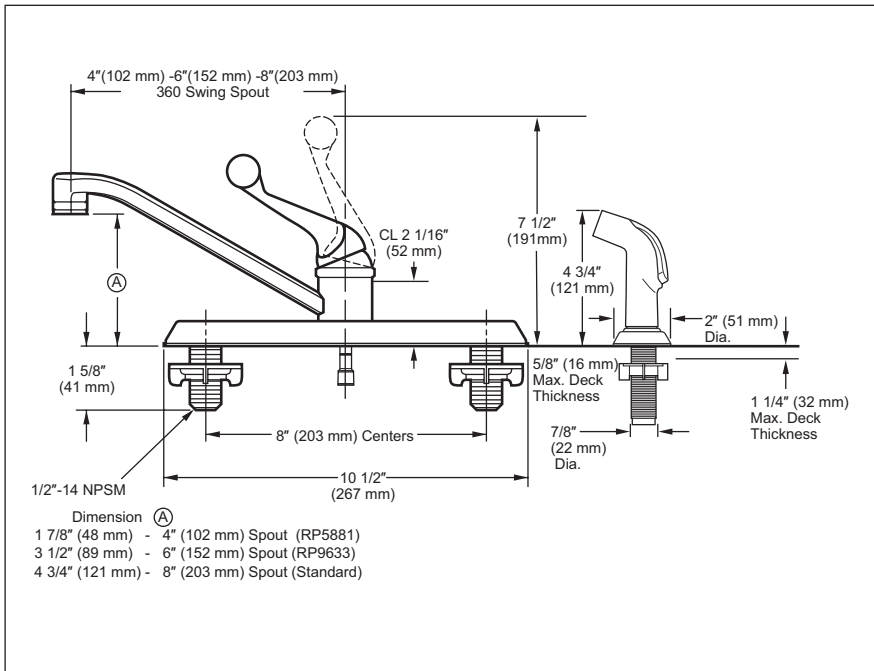

COMPLIES WITH:

- ASME A112.18.1 / CSA B125.1
- NSF/ANSI/CAN 61 & 372
- ♿ ICC/ANSI A117.1 - Valve control only

Delta Faucet Company reserves the right (1) to make changes in specifications and materials, and (2) to change or discontinue models, both without notice or obligation. Dimensions are for reference only. See current full-line price book or www.deltafaucet.com for finish options and product availability.

DSP-K-120LF Rev. D

Delta Faucet Company

55 E. 111th Street, Carmel, IN 46280
350 South Edgeware Road, St. Thomas, ON N5P 4L1
© 2026 Delta Faucet Company